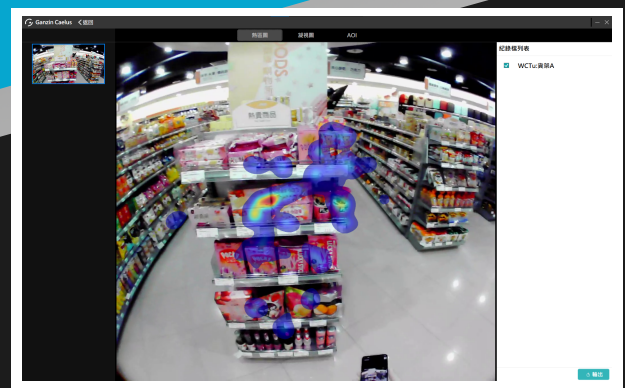

# Sol Glasses

Ganzin

The Most Easy-To-Access Research Glasses On The Market

- ✓ Accurate and Various Eye Data
- ✓ 120 Hz Gaze Sampling Rate
- ✓ Wide FOV Front Scene Camera

Caelus Software  
Going deeper with your eye tracking data