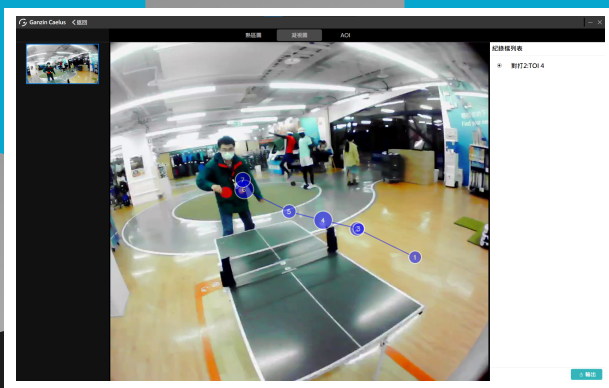

# Sol Glasses

Ganzin

The Most Easy-To-Access Research Glasses On The Market

- ✓ Accurate and Various Eye Data
- ✓ 120 Hz Gaze Sampling Rate
- ✓ Wide FOV Front Scene Camera

Caelus Software  
Going deeper with your eye tracking data